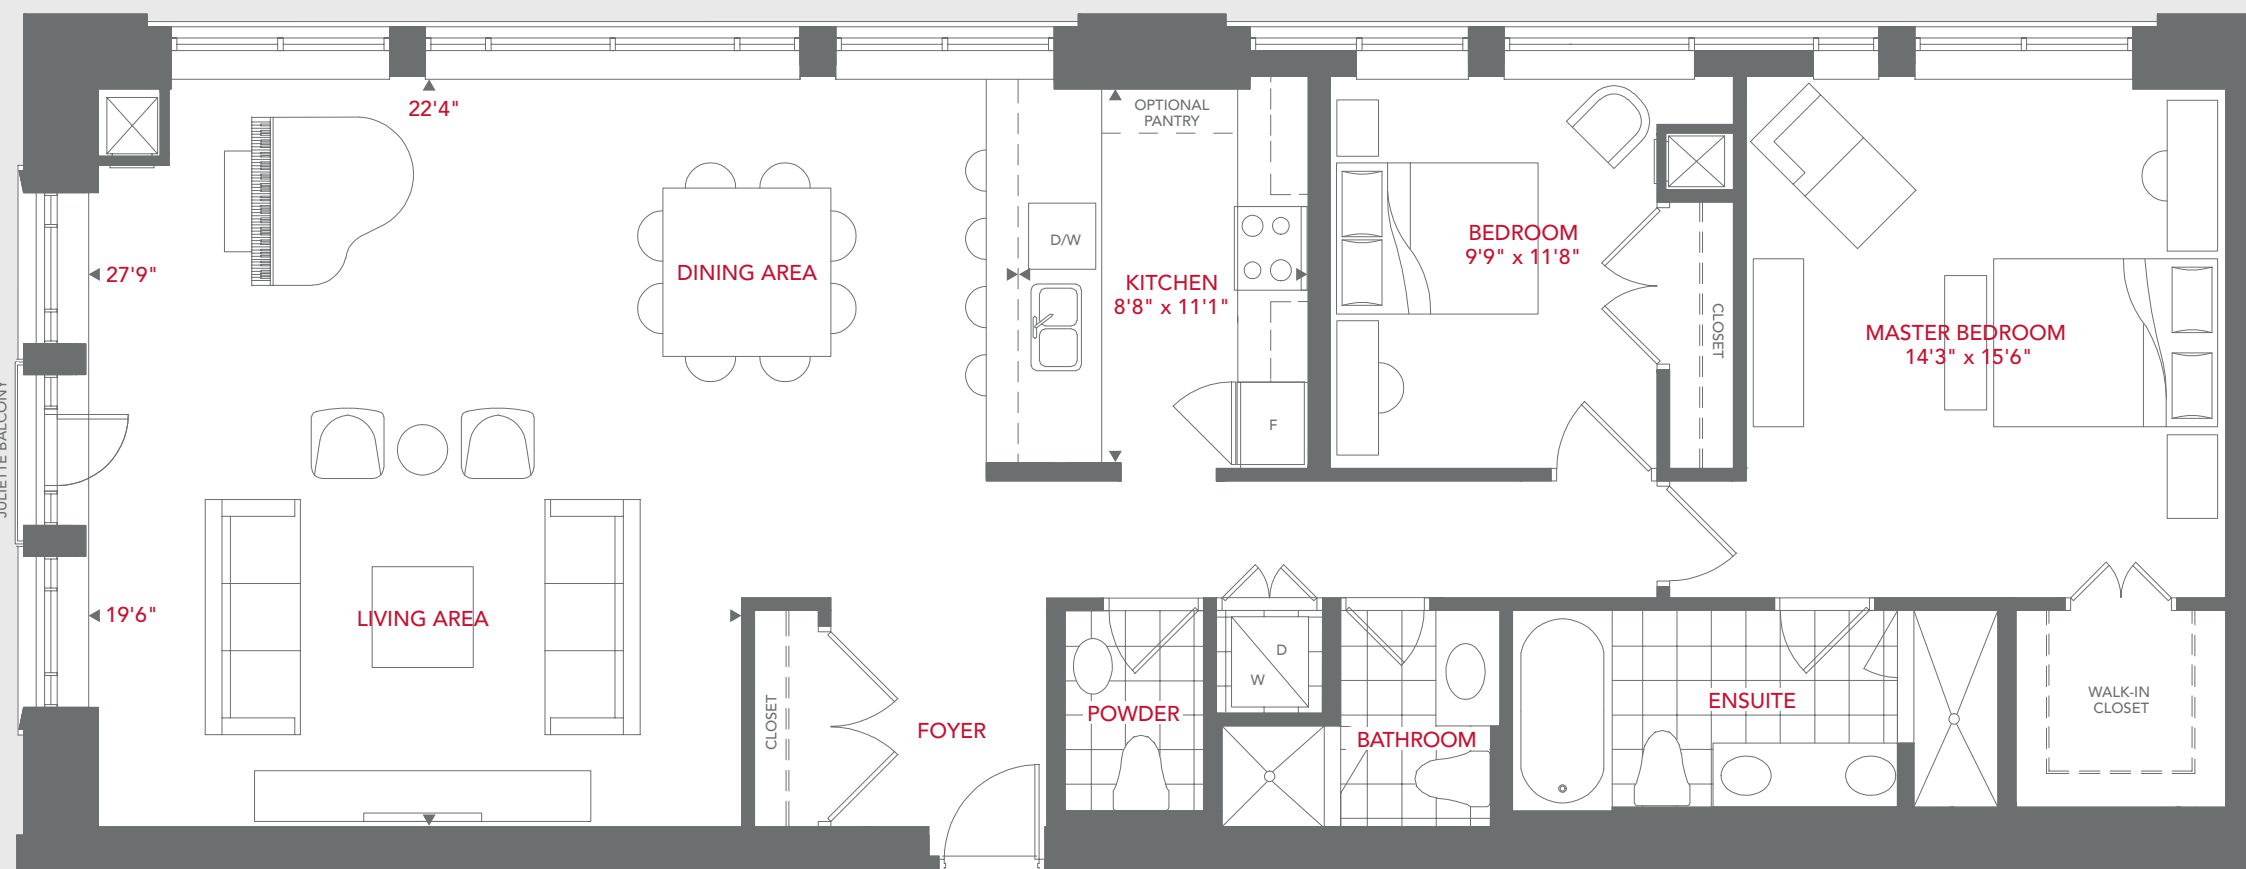

THE M^cGILL

— SUITE 205 —

TWO BEDROOM

INTERIOR
1,680 SQ.FT.

SCHOOLHOUSE
— Inspired Living in The Annex —

Sizes and specifications are subject to change without notice. E. & O.E. Actual useable space may vary from any stated floor area. All dimensions are approximate and are subject to normal construction variances. Measurement of rooms set forth on any plan may be taken at the widest points of each given room (as if the room were a perfect rectangle), without regard for any cutouts.